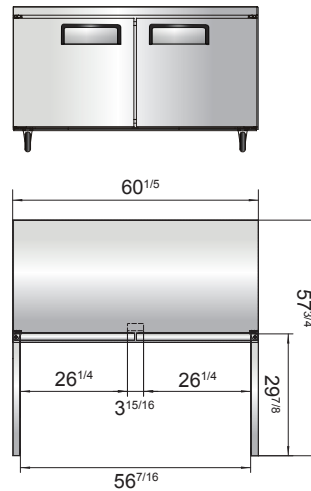

SPECIFICATIONS

Models	Door	Capacity (Cu.Ft.)	Shelves	Casters (inch)	Amps (A)	Voltage (V/Hz/Ph)	HP	Refrigerant	Exterior Dimensions (inch)	Net Weight (lbs)	Gross Weight (lbs)
MGF8401GR	1	7.2	1	2	2.3	115/60/1	1/7	R290	27 ^{1/2} ×30×34 ^{1/5}	137	172
MGF36RGR	2	8.7	2	2	2.3	115/60/1	1/7	R290	36 ^{5/16} ×30×34 ^{1/5}	162	212
MGF8402GR	2	13.4	2	2	2.3	115/60/1	1/7	R290	48 ^{3/10} ×30×34 ^{1/5}	192	231
MGF8403GR	2	17.2	2	2	2.8	115/60/1	1/5	R290	60 ^{1/5} ×30×34 ^{1/5}	218	265
MGF8404GR	3	21.1	3	2	2.8	115/60/1	1/5	R290	72 ^{7/10} ×30×34 ^{1/5}	254	315

PLAN VIEW

MGF8401GR

MGF36RGR

MGF8402GR

MGF8403GR

MGF8404GR

Casters

Epoxy shelves