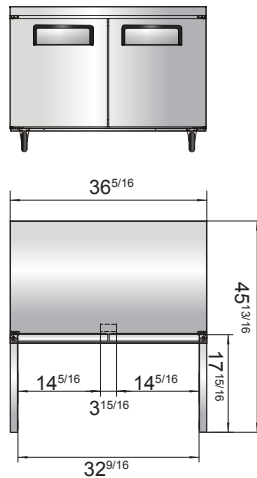

SPECIFICATIONS

Models	Door	Capacity (Cu.Ft.)	Shelves	Casters (inch)	Amps (A)	Voltage (V/Hz/Ph)	HP	Refrigerant	Exterior Dimensions (inch)	Net Weight (lbs)	Gross Weight (lbs)
MGF8401GR	1	7.2	1	2	2.3	115/60/1	1/7	R290	27 ^{1/2} ×30×34 ^{1/5}	137	172
MGF36RGR	2	8.7	2	2	2.3	115/60/1	1/7	R290	36 ^{5/16} ×30×34 ^{1/5}	162	212
MGF8402GR	2	13.4	2	2	2.3	115/60/1	1/7	R290	48 ^{3/10} ×30×34 ^{1/5}	192	231
MGF8403GR	2	17.2	2	2	2.8	115/60/1	1/5	R290	60 ^{1/5} ×30×34 ^{1/5}	218	265
MGF8404GR	3	21.1	3	2	2.8	115/60/1	1/5	R290	72 ^{7/10} ×30×34 ^{1/5}	254	315

PLAN VIEW

MGF8401GR

MGF36RGR

MGF8402GR

MGF8403GR

MGF8404GR

Casters

Epoxy shelves