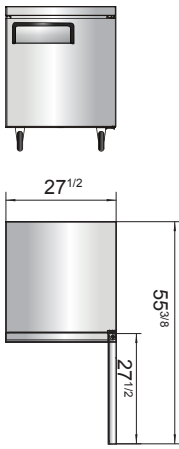

PLAN VIEW

MGF8401GR