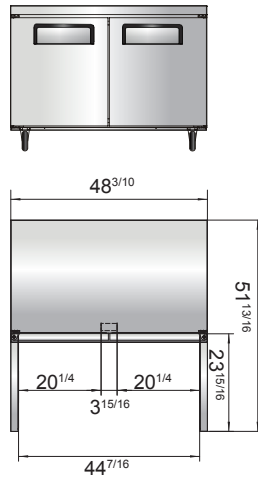

SPECIFICATIONS

Models	Door	Capacity (Cu.Ft.)	Shelves	Casters (inch)	Amps (A)	Voltage (V/Hz/Ph)	HP	Refrigerant	Exterior Dimensions (inch)	Net Weight (lbs)	Gross Weight (lbs)
MGF8401GR	1	7.2	1	2	2.3	115/60/1	1/7	R290	27 ^{1/2} ×30×34 ^{1/5}	137	172
MGF36RGR	2	8.7	2	2	2.3	115/60/1	1/7	R290	36 ^{5/16} ×30×34 ^{1/5}	162	212
MGF8402GR	2	13.4	2	2	2.3	115/60/1	1/7	R290	48 ^{3/10} ×30×34 ^{1/5}	192	231
MGF8403GR	2	17.2	2	2	2.8	115/60/1	1/5	R290	60 ^{1/5} ×30×34 ^{1/5}	218	265
MGF8404GR	3	21.1	3	2	2.8	115/60/1	1/5	R290	72 ^{7/10} ×30×34 ^{1/5}	254	315

PLAN VIEW

MGF8401GR

MGF36RGR

MGF8402GR

MGF8403GR

MGF8404GR

Casters

Epoxy shelves