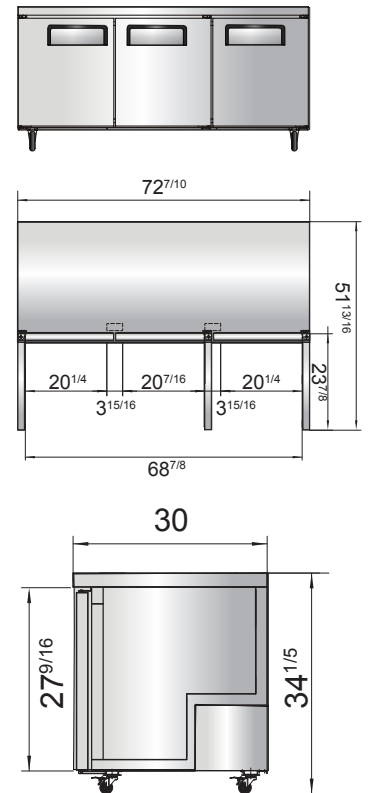

SPECIFICATIONS

Models	Door	Capacity (Cu.Ft.)	Shelves	Casters (inch)	Amps (A)	Voltage (V/Hz/Ph)	HP	Refrigerant	Exterior Dimensions (inch)	Net Weight (lbs)	Gross Weight (lbs)
MGF8401GR	1	7.2	1	2	2.3	115/60/1	1/7	R290	27 ^{1/2} ×30×34 ^{1/5}	137	172
MGF36RGR	2	8.7	2	2	2.3	115/60/1	1/7	R290	36 ^{5/16} ×30×34 ^{1/5}	162	212
MGF8402GR	2	13.4	2	2	2.3	115/60/1	1/7	R290	48 ^{3/10} ×30×34 ^{1/5}	192	231
MGF8403GR	2	17.2	2	2	2.8	115/60/1	1/5	R290	60 ^{1/5} ×30×34 ^{1/5}	218	265
MGF8404GR	3	21.1	3	2	2.8	115/60/1	1/5	R290	72 ^{7/10} ×30×34 ^{1/5}	254	315

PLAN VIEW

MGF8401GR

MGF36RGR

MGF8402GR

MGF8403GR

MGF8404GR

Casters

Epoxy shelves